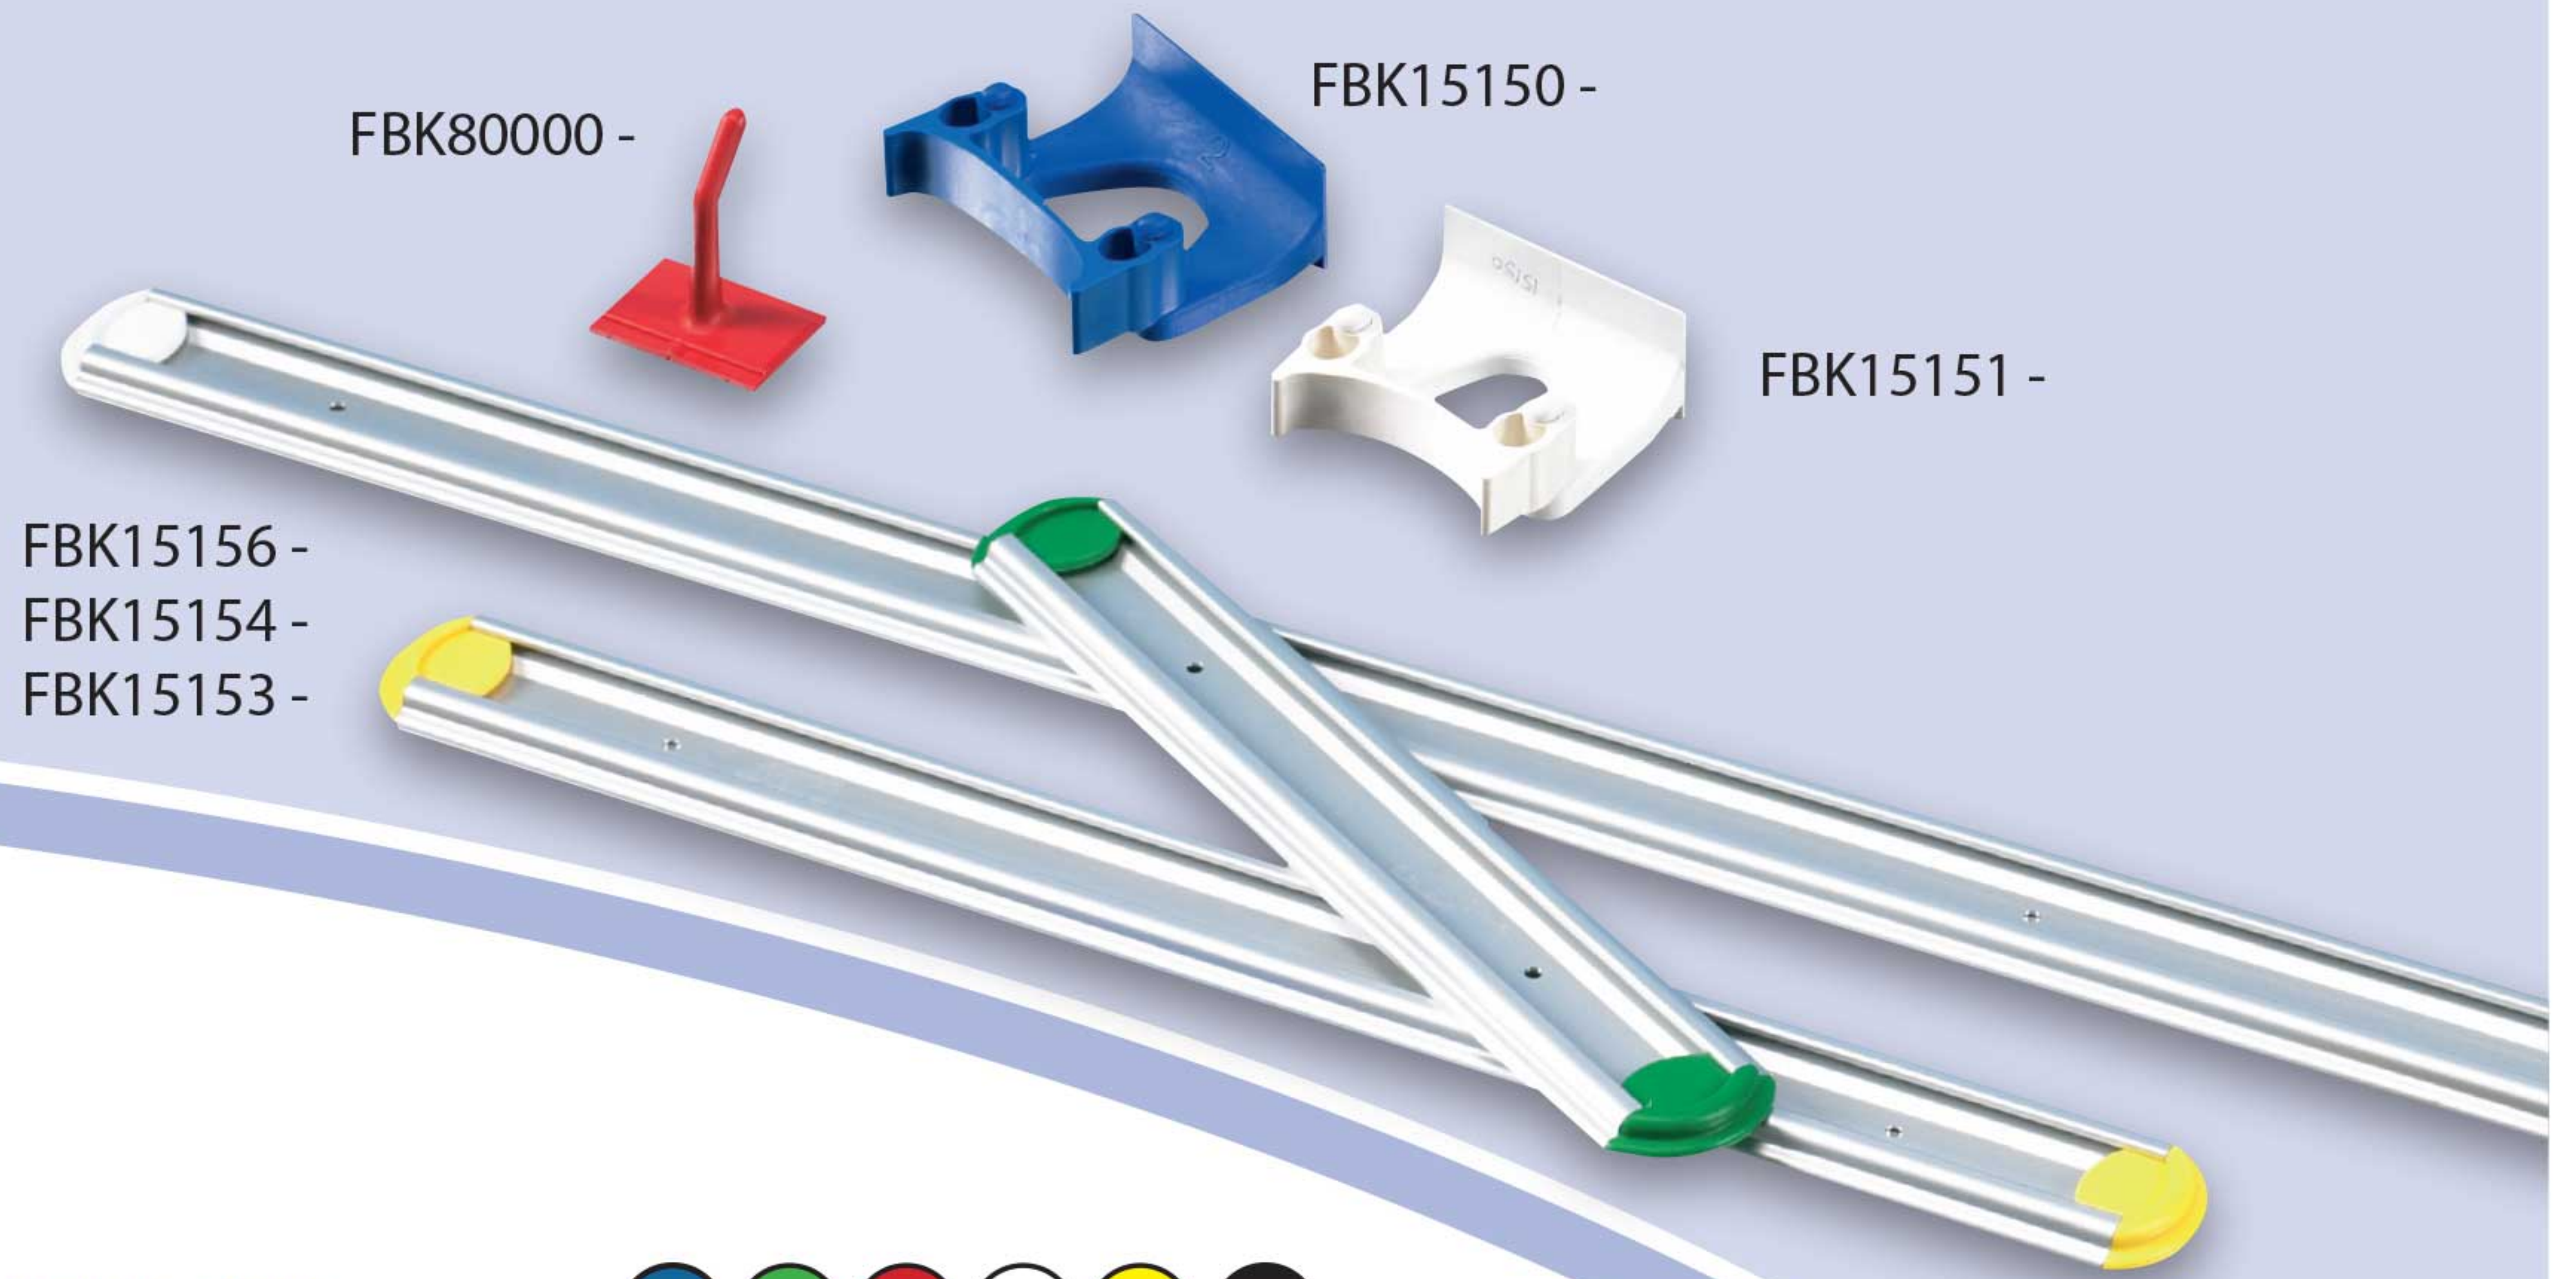

Colour coded for use with the **HACCP** concept.

Insert colour letter at end of article number unless stated otherwise.

DISTRIBUTOR PRICE

ALL PURPOSE STORAGE SYSTEM TEMP 120°C

		B G R W Y BK	
FBK80000 -	HOOK 60 mm		\$
FBK15150 -	TOOL HOLDER Ø 22 - 32 mm		\$
FBK15151 -	TOOL HOLDER Ø 28 - 38 mm		\$
FBK15156 -	WALL BRACKET 300 mm Rail only inc screws end cap		\$
FBK15154 -	WALL BRACKET 500 mm Rail only inc screws end cap		\$
FBK15153 -	WALL BRACKET 900 mm Rail only inc screws end cap		\$