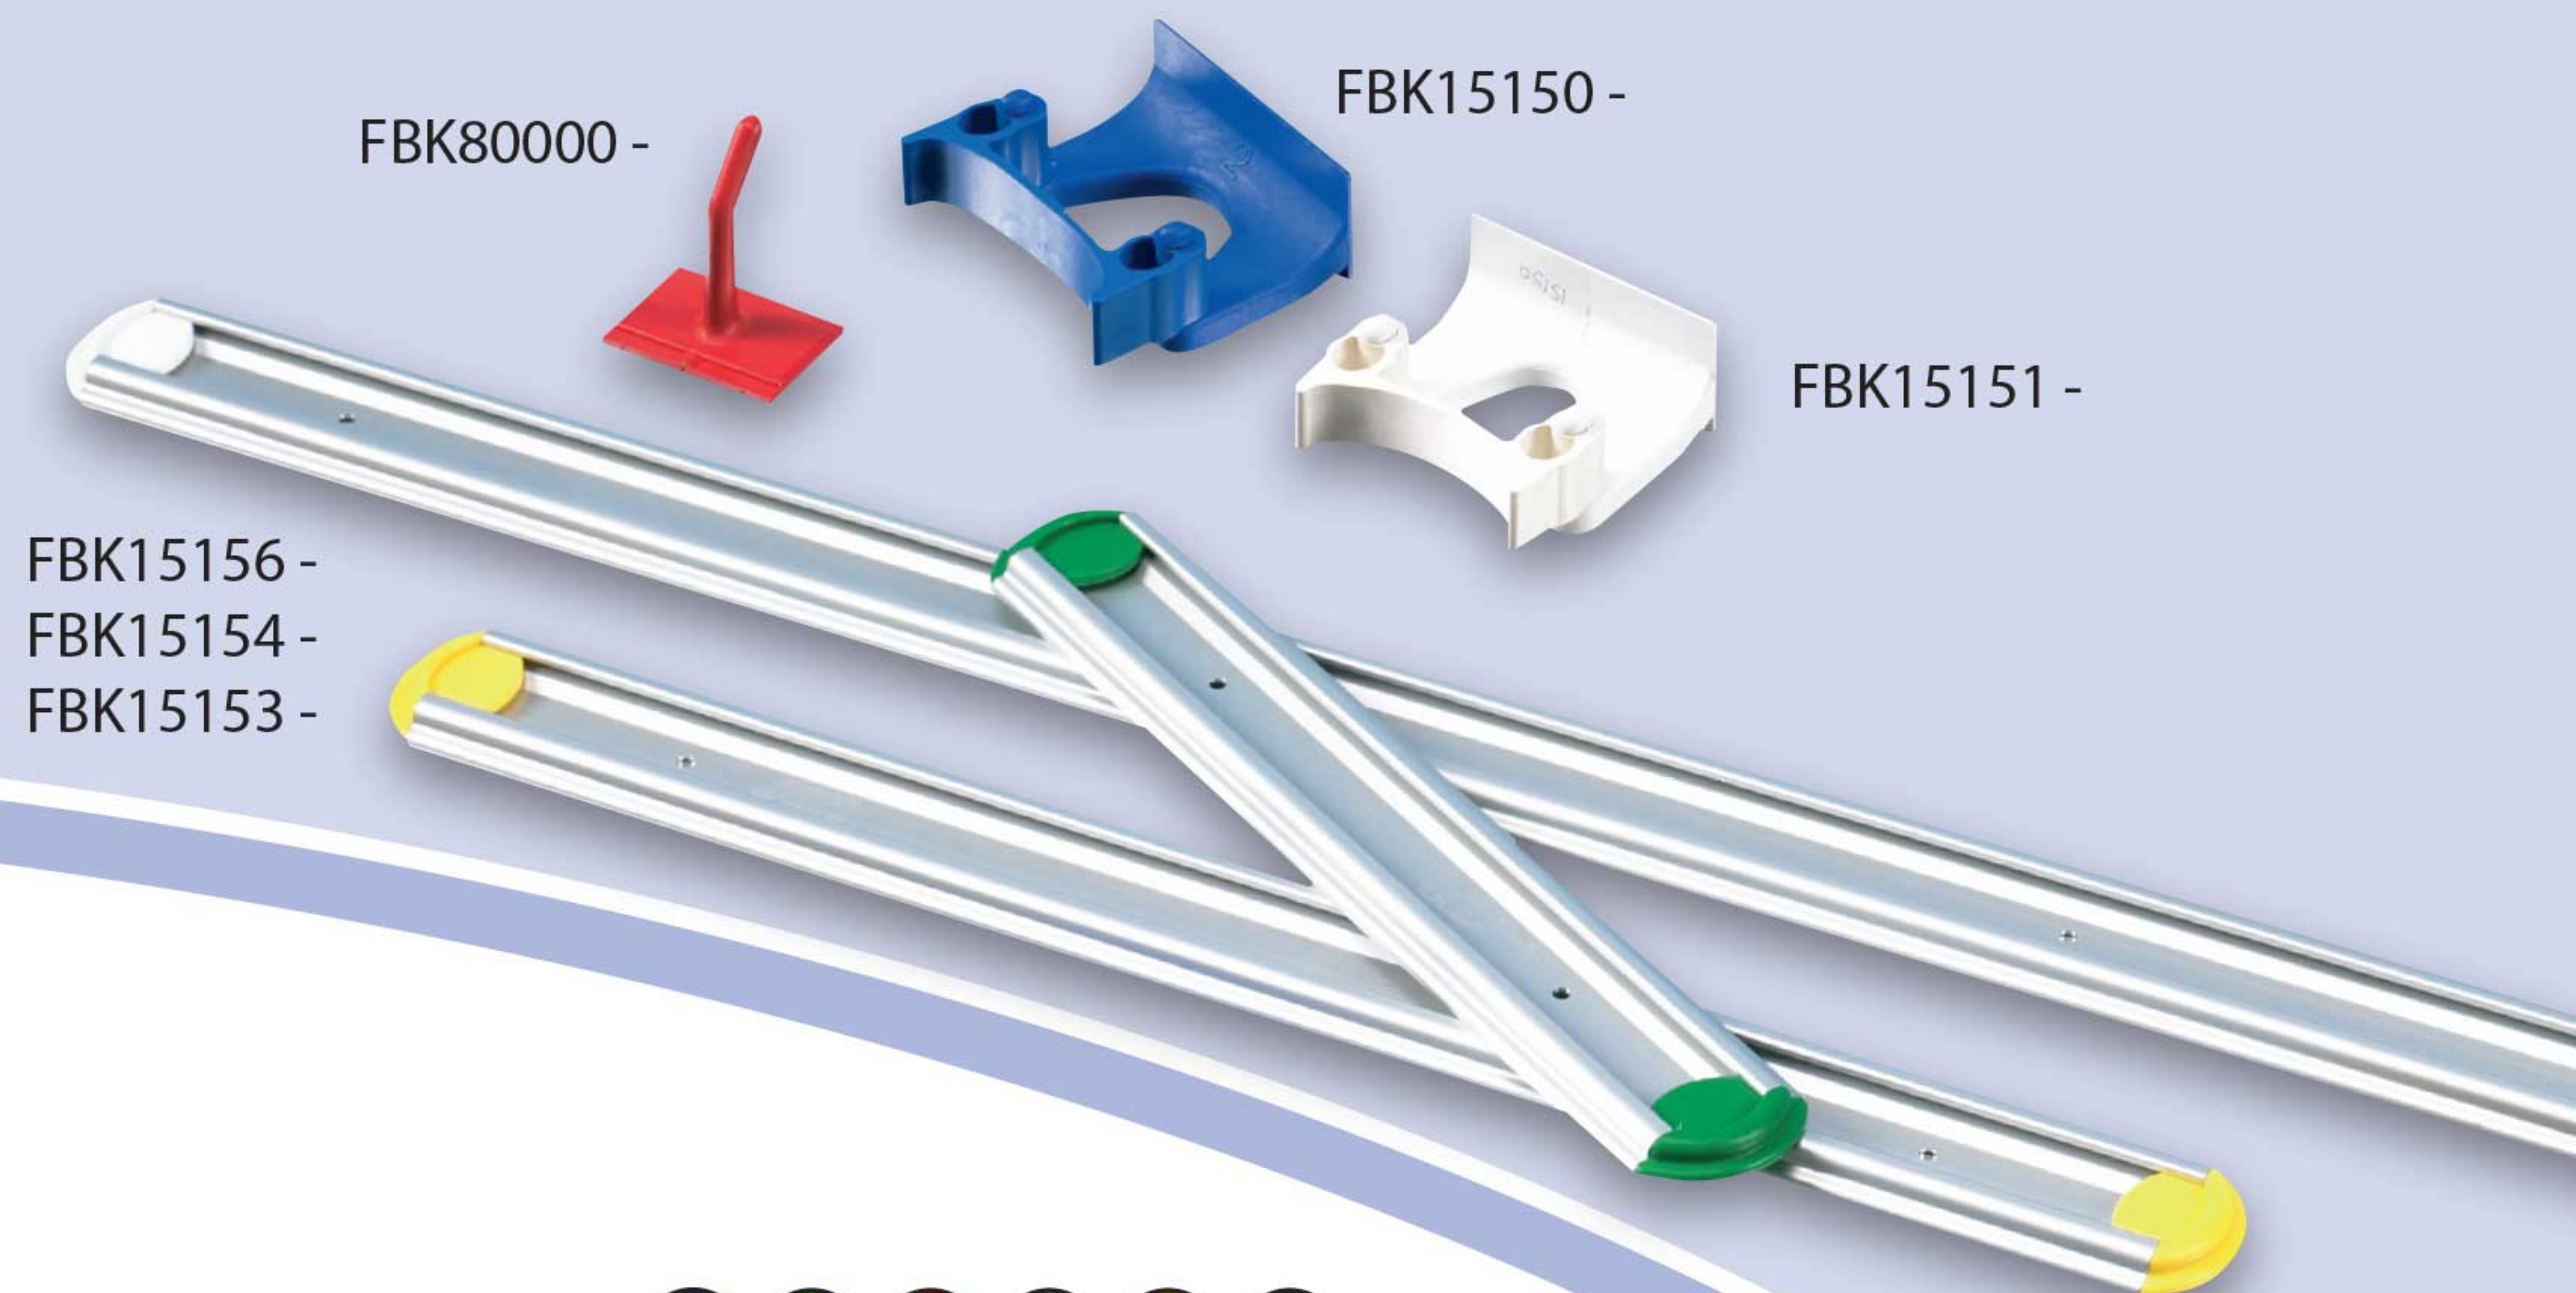

Colour coded for use with
the **HACCP** concept.

Insert colour letter at end of
article number unless stated
otherwise.

FBK80000 -

FBK15150 -

FBK15151 -

FBK15156 -
FBK15154 -
FBK15153 -

DISTRIBUTOR PRICE

ALL PURPOSE STORAGE SYSTEM TEMP 120°C

		B	G	R	W	Y	BK	
FBK80000 -	HOOK 60 mm							$
FBK15150 -	TOOL HOLDER Ø 22 - 32 mm							$
FBK15151 -	TOOL HOLDER Ø 28 - 38 mm							$
FBK15156 -	WALL BRACKET 300 mm Rail only inc screws end cap							$
FBK15154 -	WALL BRACKET 500 mm Rail only inc screws end cap							$
FBK15153 -	WALL BRACKET 900 mm Rail only inc screws end cap							$

SQUEEGEE SUPER HYGIENIC ONE PIECE TEMP 120°C

		B	G	R	W	Y		
FBK28300 -	SQUEEGEE ONE PIECE 300 mm							$
FBK28400 -	SQUEEGEE ONE PIECE 400 mm							$
FBK28500 -	SQUEEGEE ONE PIECE 500 mm							$
FBK28600 -	SQUEEGEE ONE PIECE 600 mm							$
FBK28700 -	SQUEEGEE ONE PIECE 700 mm							$

SQUEEGEE WHITE BLADE CARTRIDGE TEMP 100°C

		B	G	R	W	Y		
FBK28403 -	SQUEEGEE WHITE BLADE 400 mm							$
FBK28503 -	SQUEEGEE WHITE BLADE 500 mm						+ Black	$
FBK28603 -	SQUEEGEE WHITE BLADE 600 mm							$
FBK28703 -	SQUEEGEE WHITE BLADE 700 mm							$
FBK28453 -	SQUEEGEE WHITE BLADE with PIVOT 400 mm							$
FBK28553 -	SQUEEGEE WHITE BLADE with PIVOT 500 mm							$
FBK28653 -	SQUEEGEE WHITE BLADE with PIVOT 600 mm							$

SQUEEGEE BLADE REPLACEMENT CARTRIDGE

		W						
FBK284131	BLADE WHITE CARTRIDGE REPLACEMENT 400 mm							$
FBK285131	BLADE WHITE CARTRIDGE REPLACEMENT 500 mm							$
FBK286131	BLADE WHITE CARTRIDGE REPLACEMENT 600 mm							$
FBK287131	BLADE WHITE CARTRIDGE REPLACEMENT 700 mm							$

MOP BUCKET

		B	G	R	W	Y		
BRI2105 -	WRINGER MOP BUCKET 16 Litre with nylon castors							$

MOPS

		B	G	R	W	Y		
RS300 -	MOP 300g LOOPED STAY FLAT BANDED							$

NAYLA
PTY LIMITED

TEL: +61 (0)2 9678 9200

FAX: +61 (0)2 9678 9755

Email: nayla@nayla.com

Web: www.nayla.com

Prices listed are subject to change without notice and are exclusive of
freight and GST. Terms and Conditions of Sale available upon request.